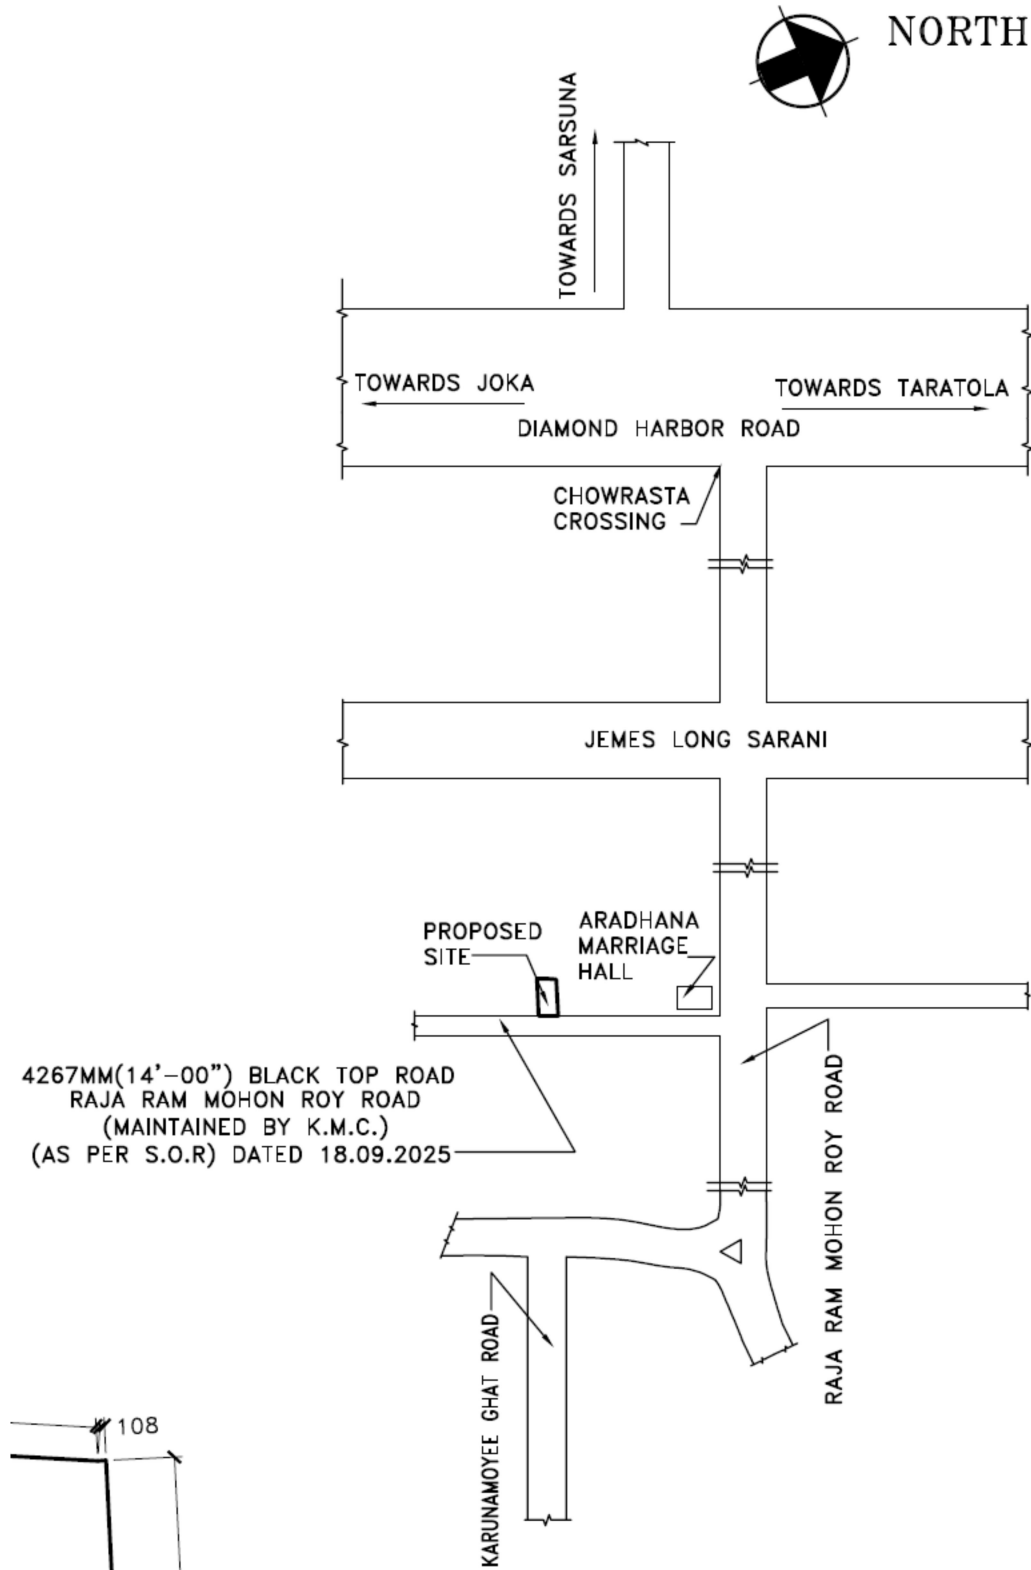

M/S. SUKANIKA SAMANTA

82/3 Raja Rammohan Roy Road, Kolkata-700008

Location Map with Latitude and Longitude for the Project named **211A, RAJA RAM MOHAN ROY ROAD** at Premises No. 211A, Raja Ram Mohan Roy Road, under Ward No. 122 of Borough – XII of KMC, PS – Haridevpur, Kolkata – 700008, WB, India:

LATITUDE	LONGITUDE
22° 48'55.26"N	88° 33'34.83"E

SITE PLAN

SCALE :- 1:600

M/s. SUKANIKA SAMANTA

Proprietor

M/S. SUKANIKA SAMANTA

82/3 Raja Rammohan Roy Road, Kolkata-700008

LOCATION PLAN