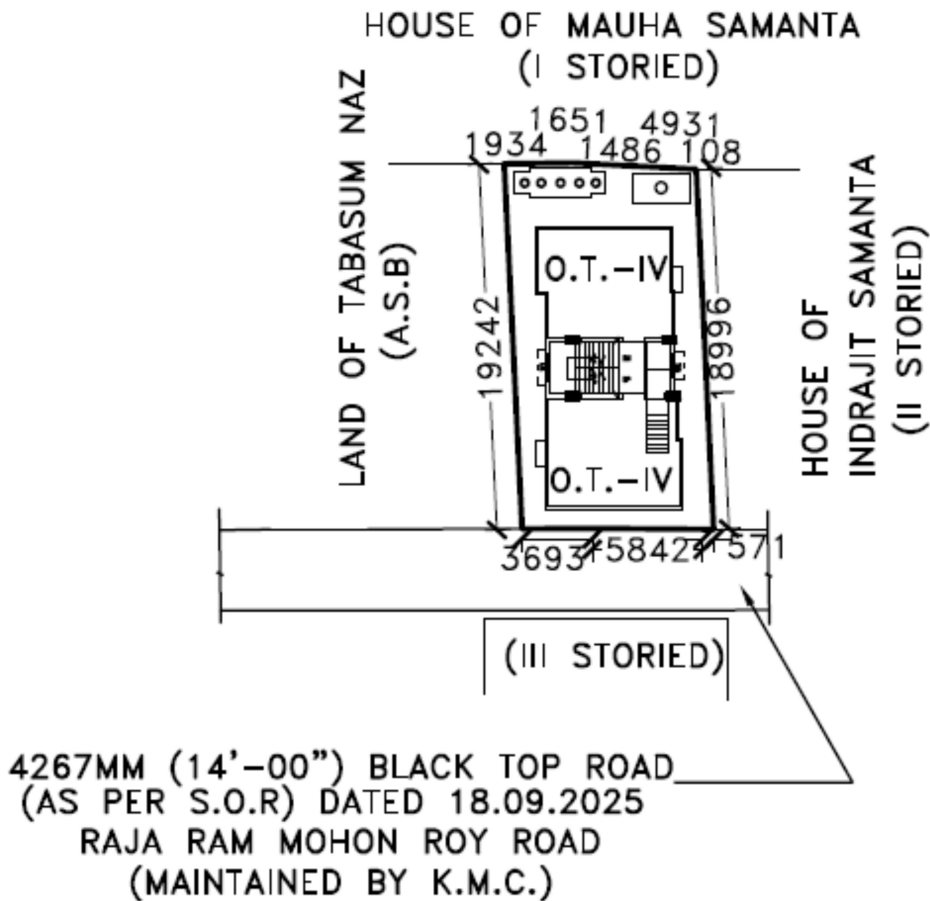

M/S. SUKANIKA SAMANTA

82/3 Raja Rammohan Roy Road, Kolkata-700008

Location Map with Latitude and Longitude for the Project named **211A, RAJA RAM MOHAN ROY ROAD** at Premises No. 211A, Raja Ram Mohan Roy Road, under Ward No. 122 of Borough – XII of KMC, PS – Haridevpur, Kolkata – 700008, WB, India:

LATITUDE	LONGITUDE
22° 48'55.26"N	88° 33'34.83"E

SITE PLAN

SCALE :- 1:600

M/s. SUKANIKA SAMANTA

Proprietor

M/S. SUKANIKA SAMANTA

82/3 Raja Rammohan Roy Road, Kolkata-700008

LOCATION PLAN